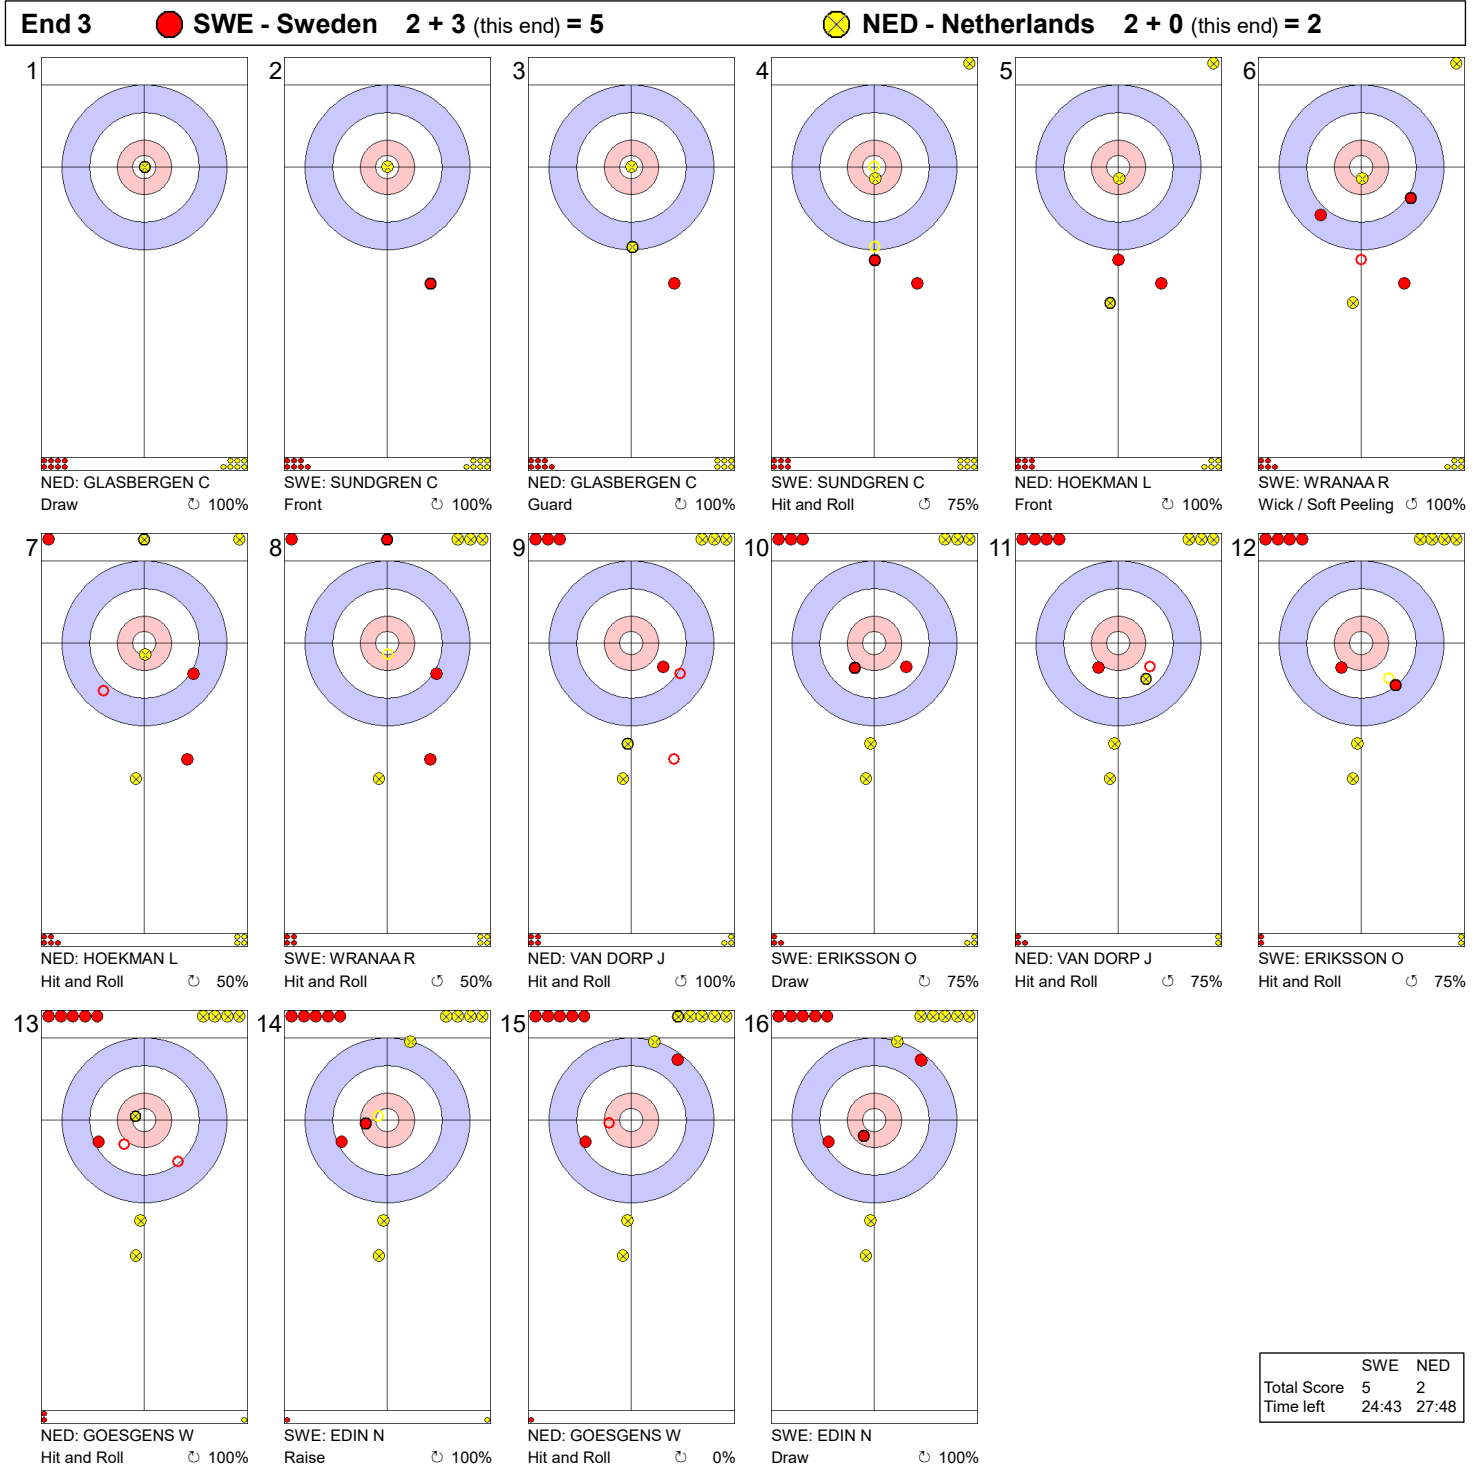

Game - Shot by Shot

Legend:
 Clockwise Counter-clockwise - Not considered

Game - Shot by Shot

	SWE	NED
Total Score	2	2
Time left	29:33	31:04

Legend:
 ⤵ Clockwise ⤴ Counter-clockwise - Not considered

Game - Shot by Shot

Legend:
 ↻ Clockwise ↺ Counter-clockwise - Not considered

Game - Shot by Shot

Legend:
 ↻ Clockwise ↺ Counter-clockwise - Not considered

Game - Shot by Shot

End 5 ● **SWE - Sweden 7 + 1 (this end) = 8** ● **NED - Netherlands 2 + 0 (this end) = 2**

	SWE	NED
Total Score	8	2
Time left	17:10	18:27

Legend:
 ↻ Clockwise ↺ Counter-clockwise - Not considered

Game - Shot by Shot

Legend:
 ⌚ Clockwise ⌚ Counter-clockwise - Not considered

Game - Shot by Shot

Legend:
 ↻ Clockwise ↺ Counter-clockwise - Not considered