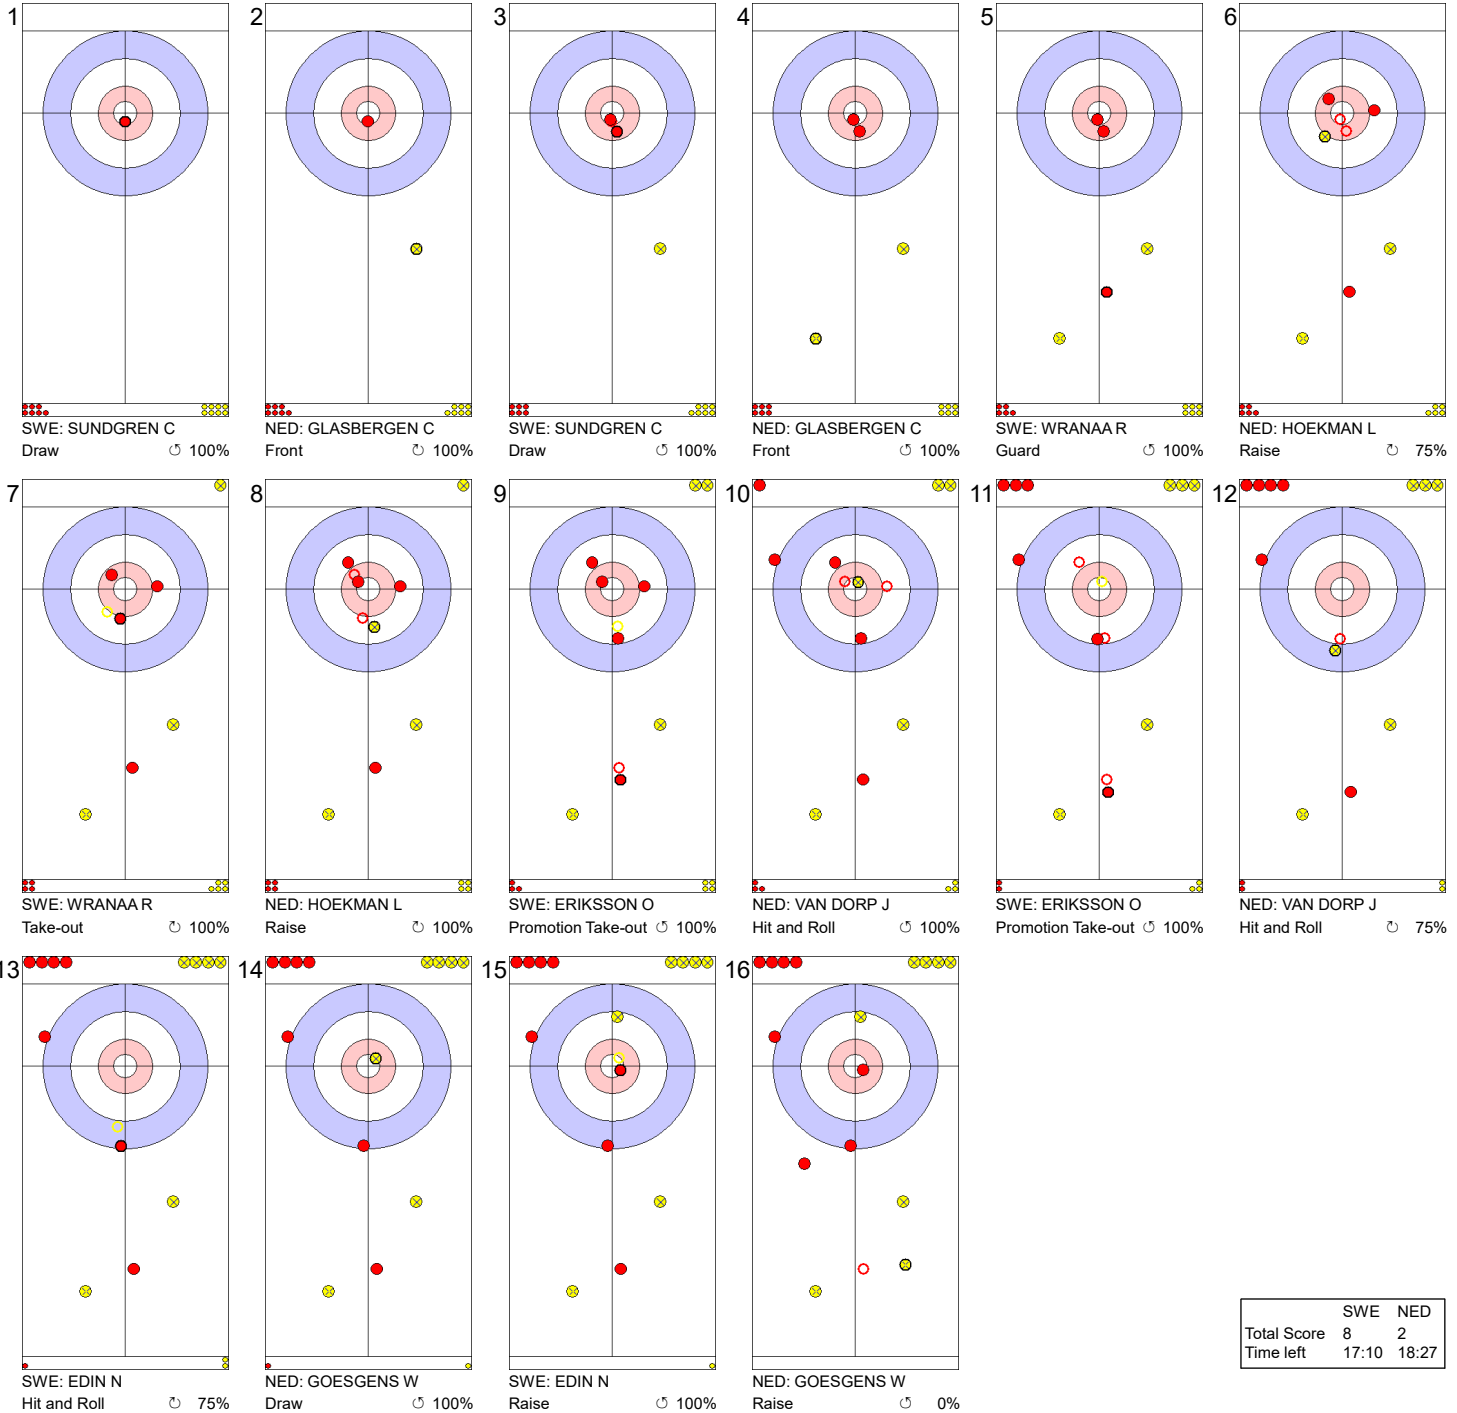

Game - Shot by Shot

Legend:
 Clockwise Counter-clockwise - Not considered

Game - Shot by Shot

	SWE	NED
Total Score	2	2
Time left	29:33	31:04

Legend:
 ⤵ Clockwise ⤴ Counter-clockwise - Not considered

Game - Shot by Shot

Legend:
 ↻ Clockwise ↺ Counter-clockwise - Not considered

Game - Shot by Shot

Legend:
 ↻ Clockwise ↺ Counter-clockwise - Not considered

Game - Shot by Shot

End 5 ● **SWE - Sweden 7 + 1 (this end) = 8** ● **NED - Netherlands 2 + 0 (this end) = 2**

	SWE	NED
Total Score	8	2
Time left	17:10	18:27

Legend:
 ↻ Clockwise ↺ Counter-clockwise - Not considered

Game - Shot by Shot

Legend:
 ⌚ Clockwise ⌚ Counter-clockwise - Not considered

Game - Shot by Shot

Legend:
 ↻ Clockwise ↺ Counter-clockwise - Not considered