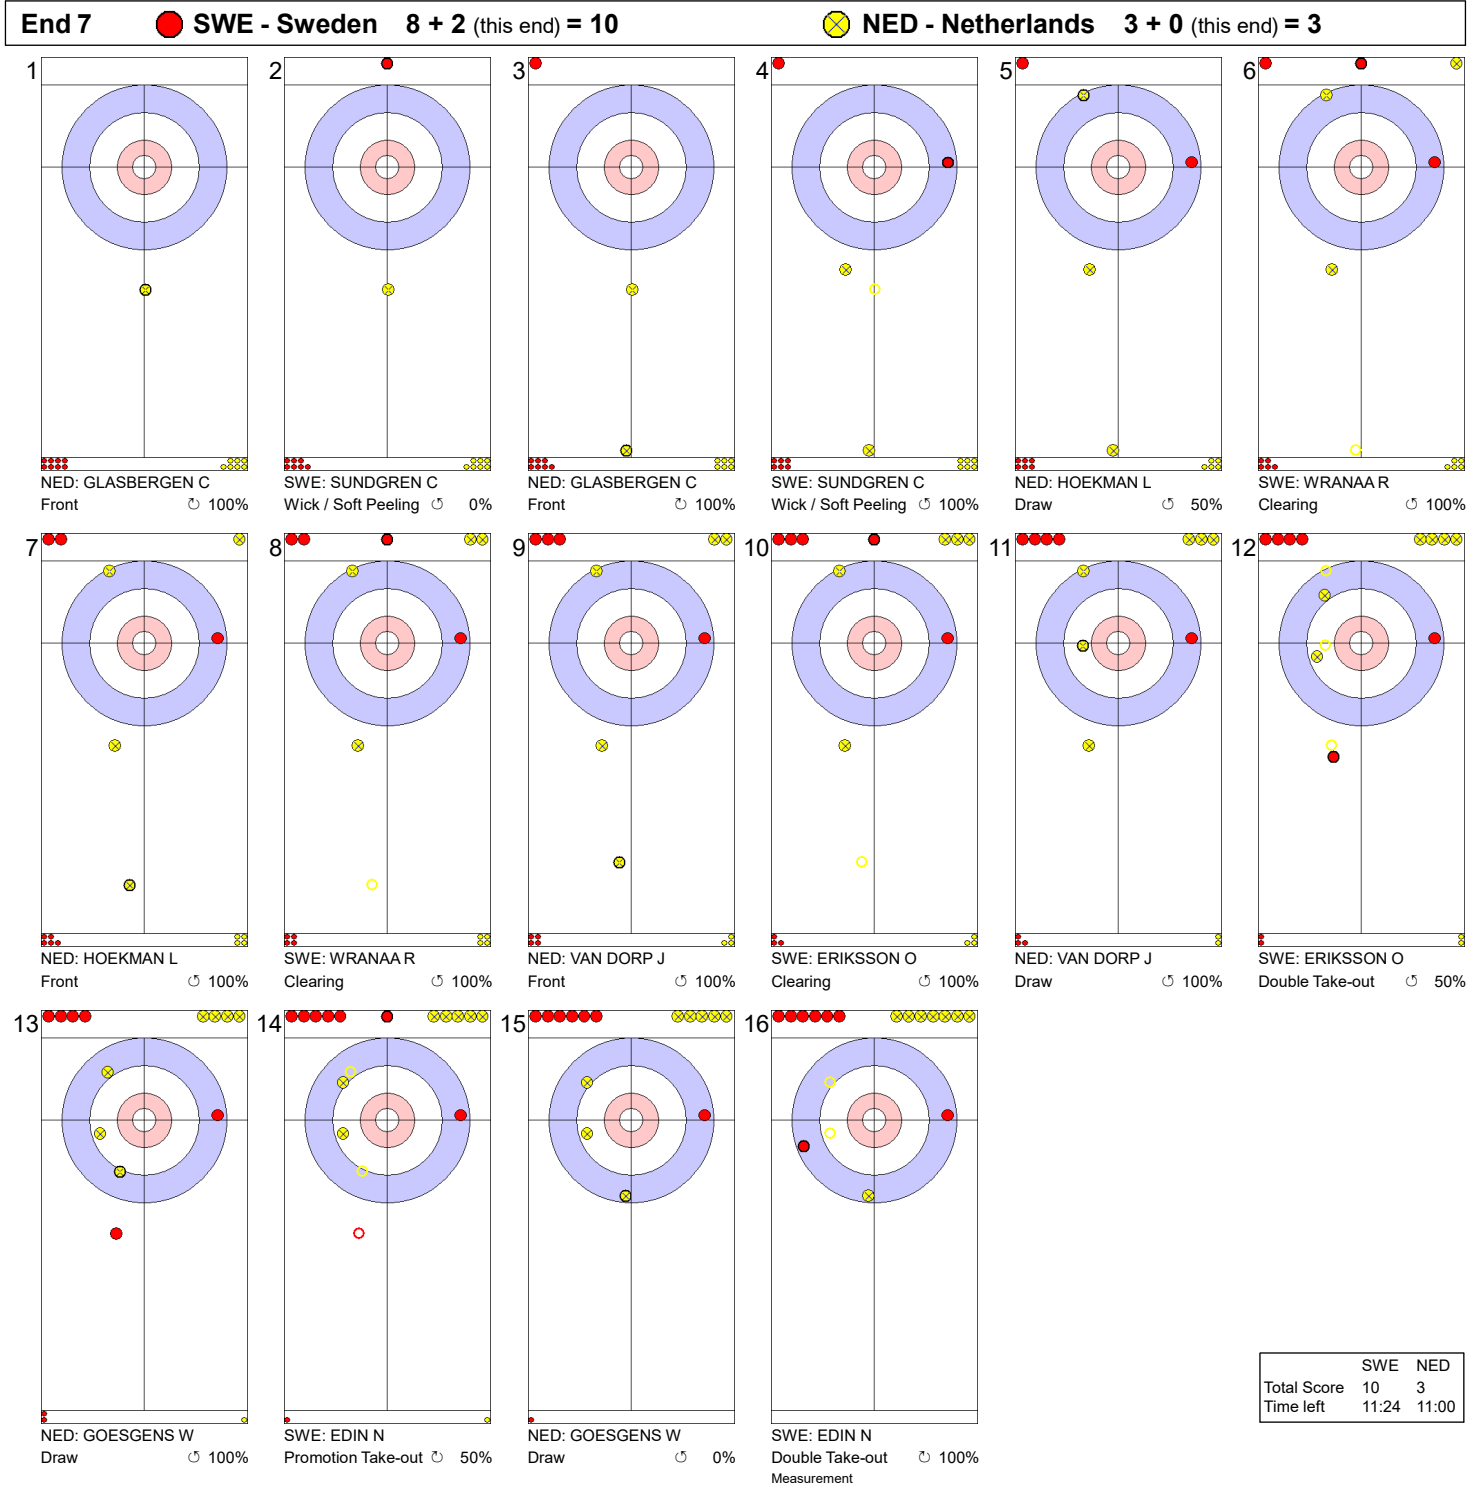

Game - Shot by Shot

Legend:
 Clockwise Counter-clockwise - Not considered

Game - Shot by Shot

	SWE	NED
Total Score	2	2
Time left	29:33	31:04

Legend:
 ⤵ Clockwise ⤴ Counter-clockwise - Not considered

Game - Shot by Shot

Legend:
 ↻ Clockwise ↺ Counter-clockwise - Not considered

Game - Shot by Shot

Legend:
 ↻ Clockwise ↺ Counter-clockwise - Not considered

Game - Shot by Shot

End 5 ● **SWE - Sweden 7 + 1 (this end) = 8** ● **NED - Netherlands 2 + 0 (this end) = 2**

	SWE	NED
Total Score	8	2
Time left	17:10	18:27

Legend:
 ↻ Clockwise ↺ Counter-clockwise - Not considered

Game - Shot by Shot

Legend:
 ⌚ Clockwise ⌚ Counter-clockwise - Not considered

Game - Shot by Shot

Legend:
 ↻ Clockwise ↺ Counter-clockwise - Not considered