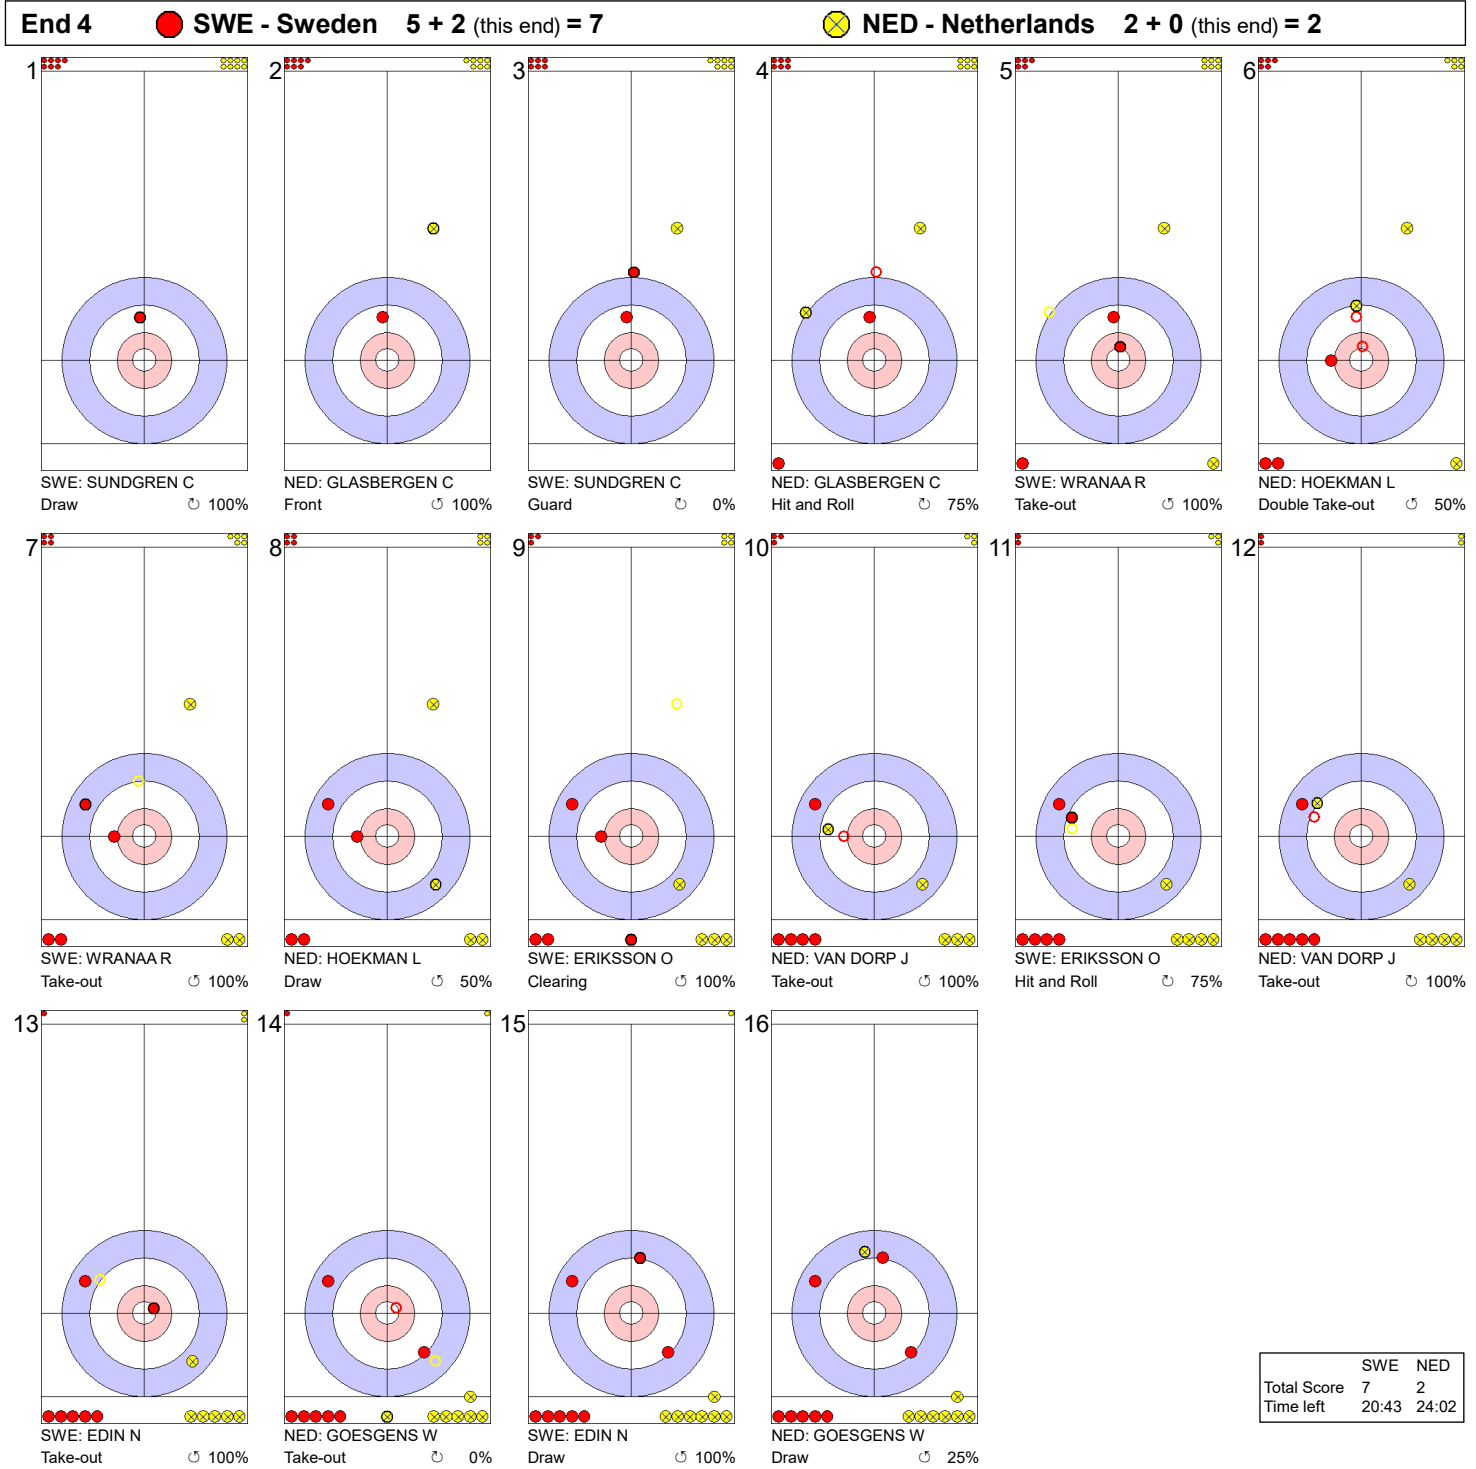

Game - Shot by Shot

Legend:
 Clockwise Counter-clockwise - Not considered

Game - Shot by Shot

	SWE	NED
Total Score	2	2
Time left	29:33	31:04

Legend:
 ⤵ Clockwise ⤴ Counter-clockwise - Not considered

Game - Shot by Shot

Legend:
 ↻ Clockwise ↺ Counter-clockwise - Not considered

Game - Shot by Shot

Legend:
 ↻ Clockwise ↺ Counter-clockwise - Not considered

Game - Shot by Shot

End 5 ● **SWE - Sweden 7 + 1 (this end) = 8** ● **NED - Netherlands 2 + 0 (this end) = 2**

	SWE	NED
Total Score	8	2
Time left	17:10	18:27

Legend:
 ↻ Clockwise ↺ Counter-clockwise - Not considered

Game - Shot by Shot

Legend:
 ⌚ Clockwise ⌚ Counter-clockwise - Not considered

Game - Shot by Shot

Legend:
 ↻ Clockwise ↺ Counter-clockwise - Not considered