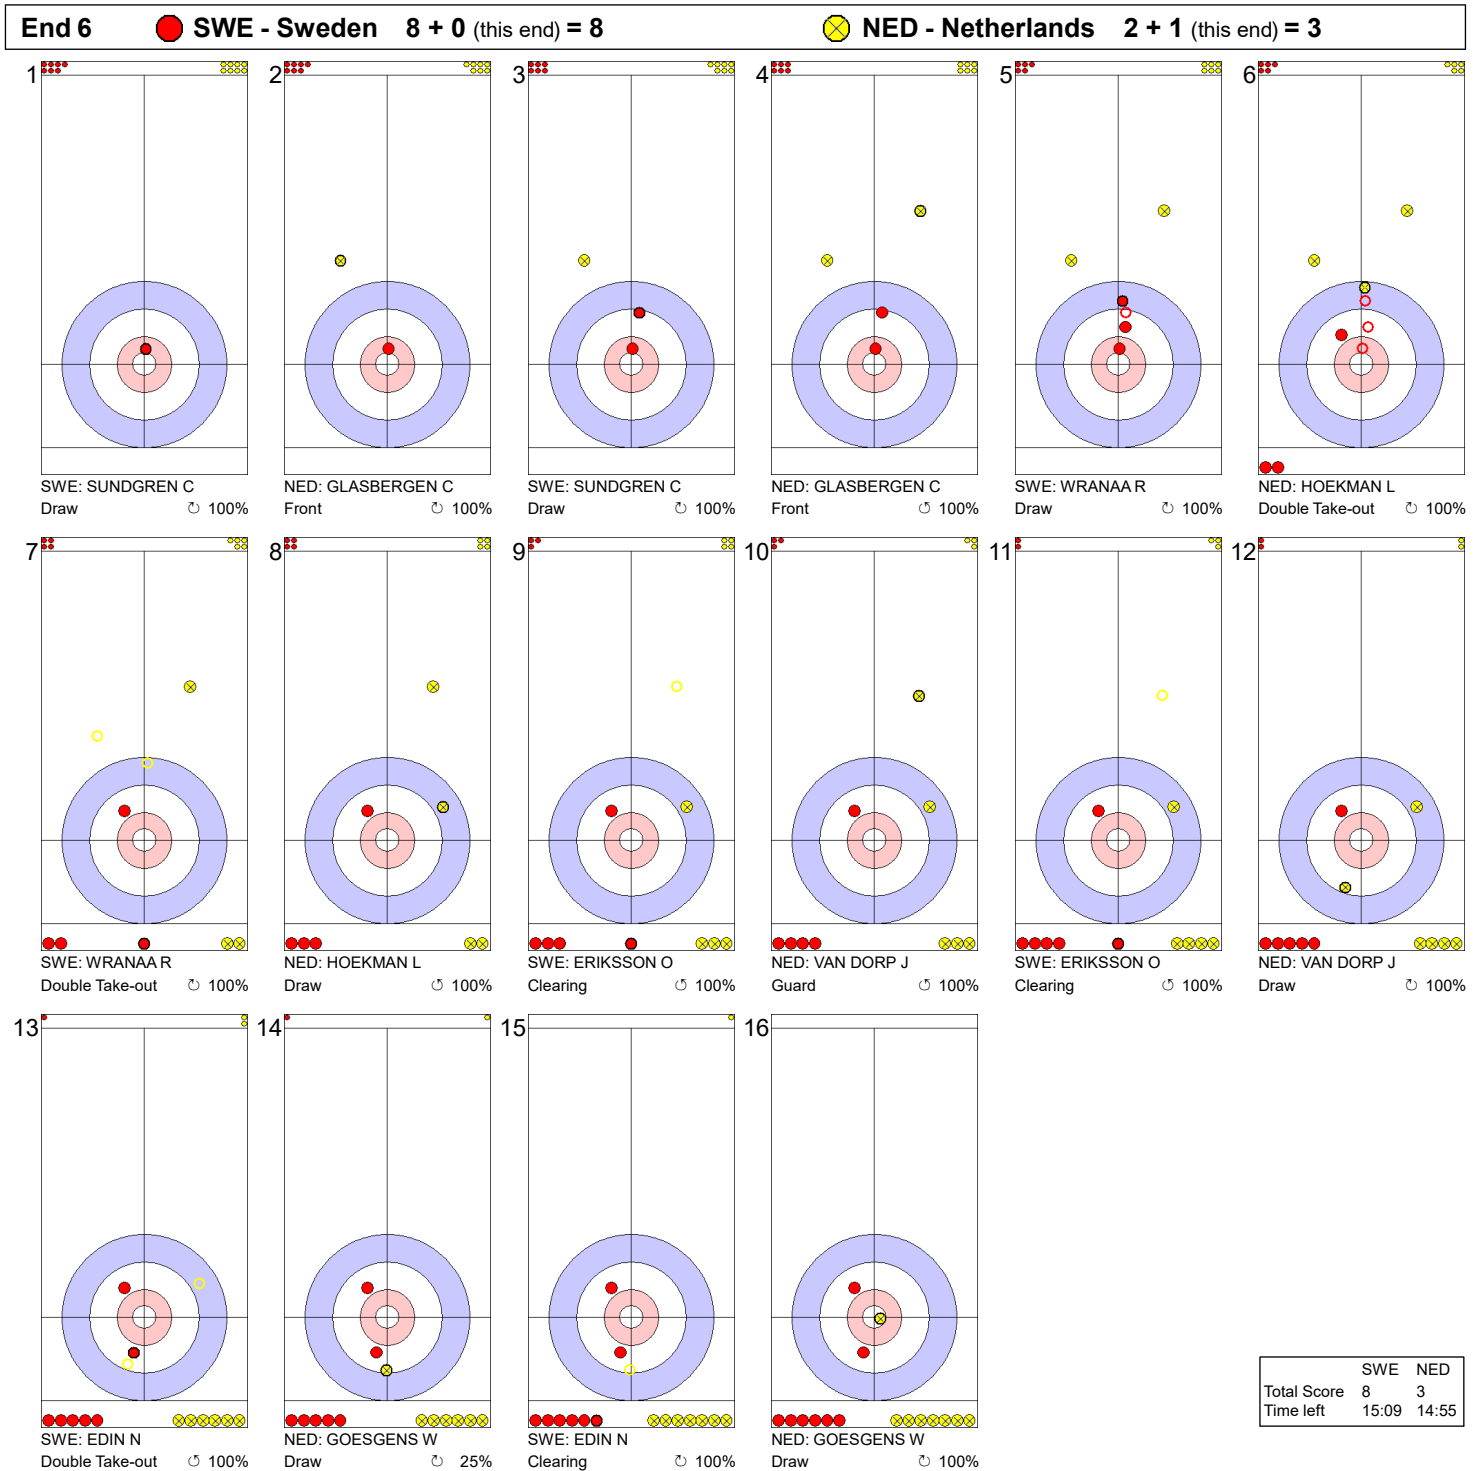

Game - Shot by Shot

Legend:
 Clockwise Counter-clockwise - Not considered

Game - Shot by Shot

	SWE	NED
Total Score	2	2
Time left	29:33	31:04

Legend:
 ⤵ Clockwise ⤴ Counter-clockwise - Not considered

Game - Shot by Shot

Legend:
 ↻ Clockwise ↺ Counter-clockwise - Not considered

Game - Shot by Shot

Legend:
 ↻ Clockwise ↺ Counter-clockwise - Not considered

Game - Shot by Shot

End 5 ● **SWE - Sweden 7 + 1 (this end) = 8** ● **NED - Netherlands 2 + 0 (this end) = 2**

	SWE	NED
Total Score	8	2
Time left	17:10	18:27

Legend:
 ↻ Clockwise ↺ Counter-clockwise - Not considered

Game - Shot by Shot

Legend:
 ⌚ Clockwise ⌚ Counter-clockwise - Not considered

Game - Shot by Shot

Legend:
 ↻ Clockwise ↺ Counter-clockwise - Not considered