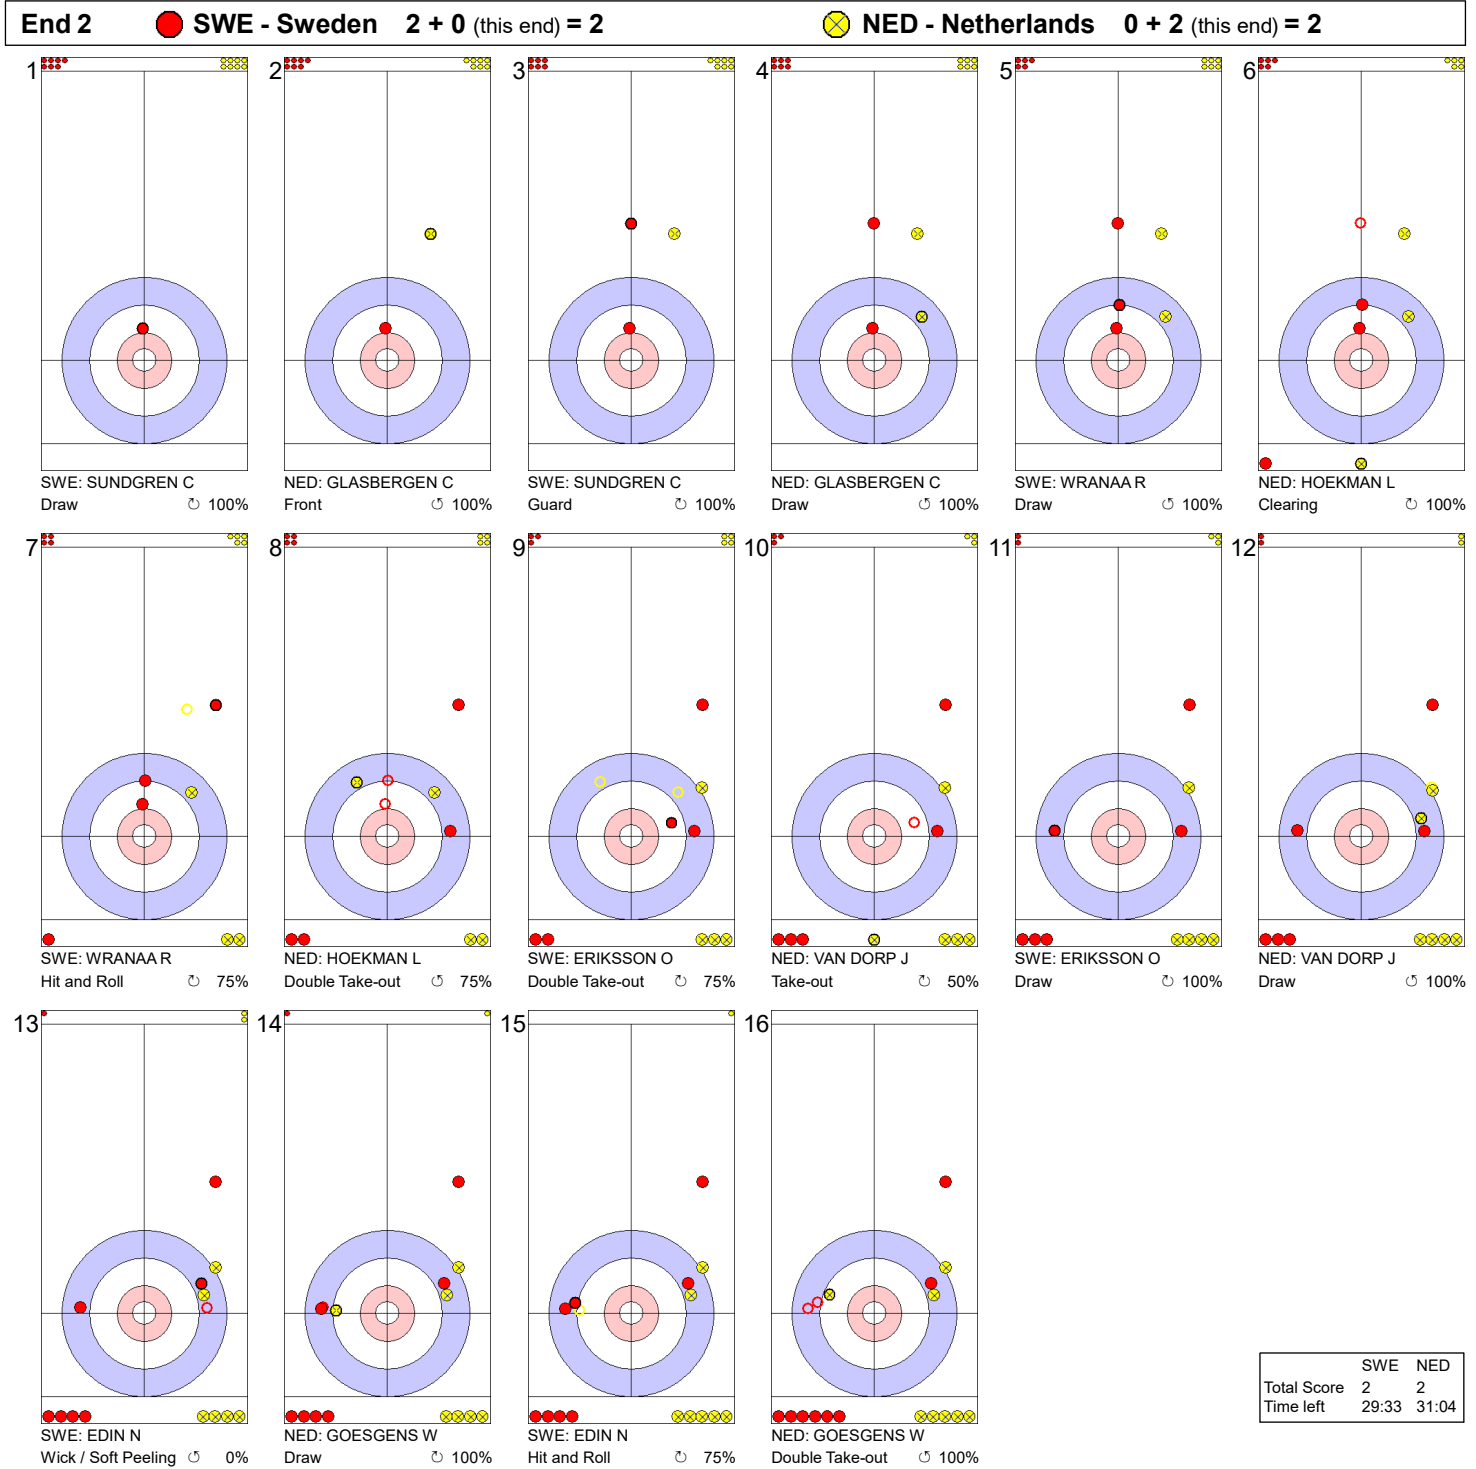

Game - Shot by Shot

Legend:
 Clockwise Counter-clockwise - Not considered

Game - Shot by Shot

	SWE	NED
Total Score	2	2
Time left	29:33	31:04

Legend:
 ⤵ Clockwise ⤴ Counter-clockwise - Not considered

Game - Shot by Shot

Legend:
 ↻ Clockwise ↺ Counter-clockwise - Not considered

Game - Shot by Shot

Legend:
 ↻ Clockwise ↺ Counter-clockwise - Not considered

Game - Shot by Shot

End 5 ● **SWE - Sweden 7 + 1 (this end) = 8** ● **NED - Netherlands 2 + 0 (this end) = 2**

	SWE	NED
Total Score	8	2
Time left	17:10	18:27

Legend:
 ↻ Clockwise ↺ Counter-clockwise - Not considered

Game - Shot by Shot

Legend:
 ⌚ Clockwise ⌚ Counter-clockwise - Not considered

Game - Shot by Shot

Legend:
 ↻ Clockwise ↺ Counter-clockwise - Not considered